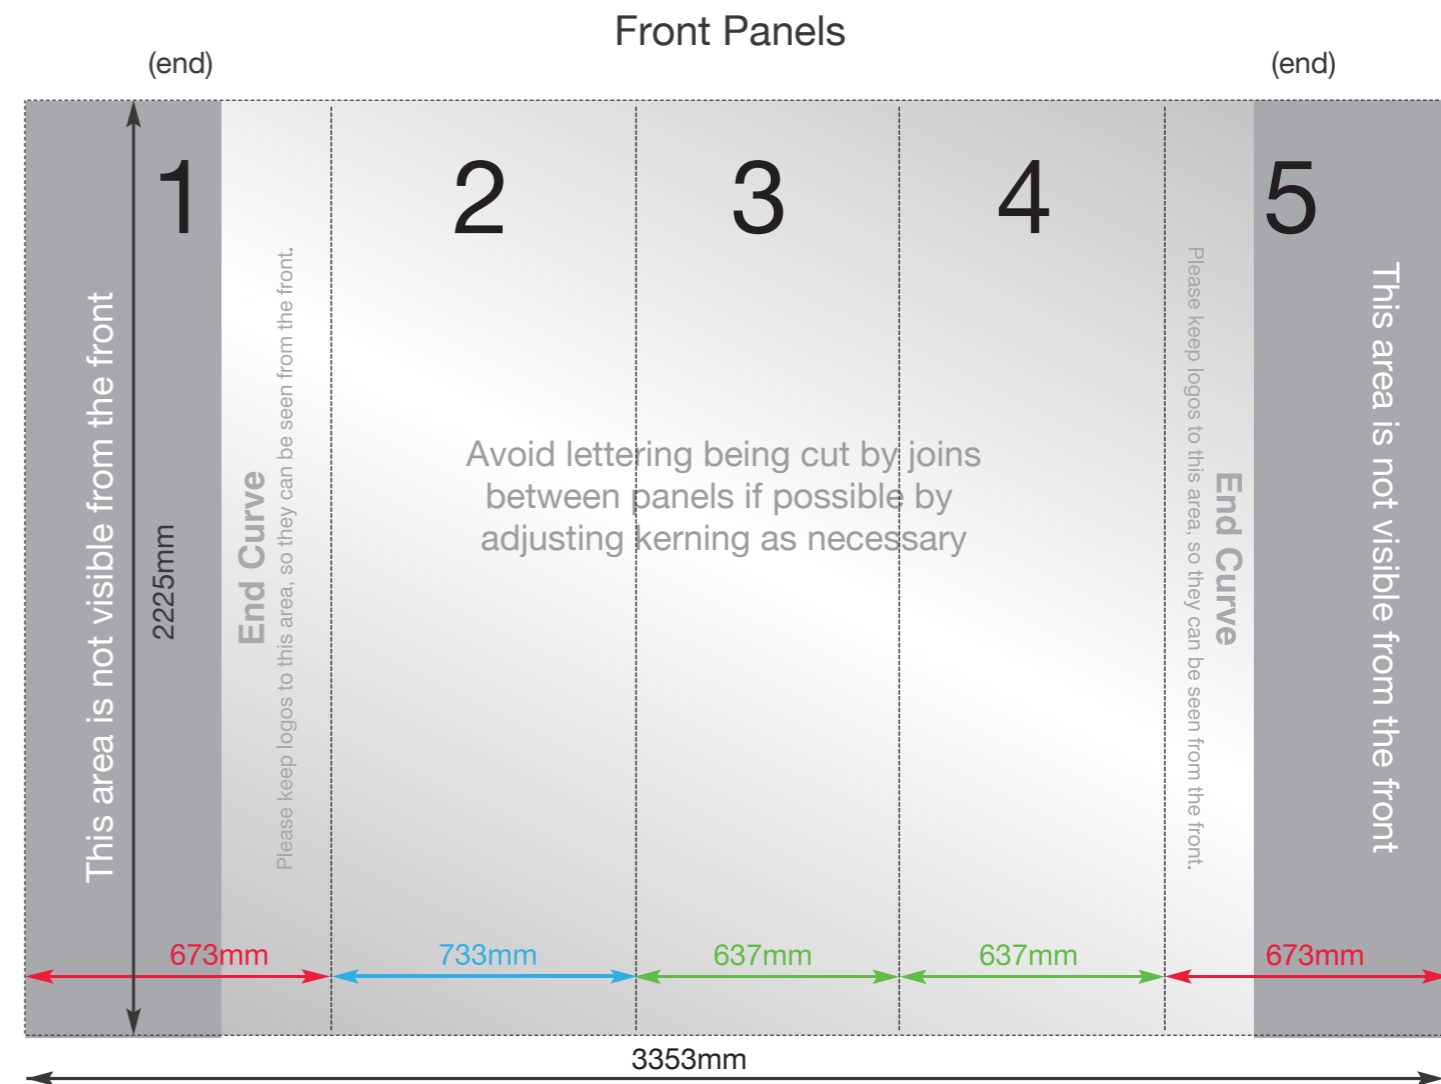

3x3 **Left Handed** L-Shaped Pop-up Graphic Specification

Other products available

Contact us on 01473 601234 www.bmsimaging.co.uk

- Overall graphic area
2225mm x 3353mm
N.B. as approximately **66%** of the (end) curve panel width may be concealed from view - position text and image accordingly
- Overall finished print size
2225mm x 3353mm
(5 panels)
Curved Panels: 637 (w) mm
Straight Panels: 733 (w) mm
D-end Panels: 673 (w) mm