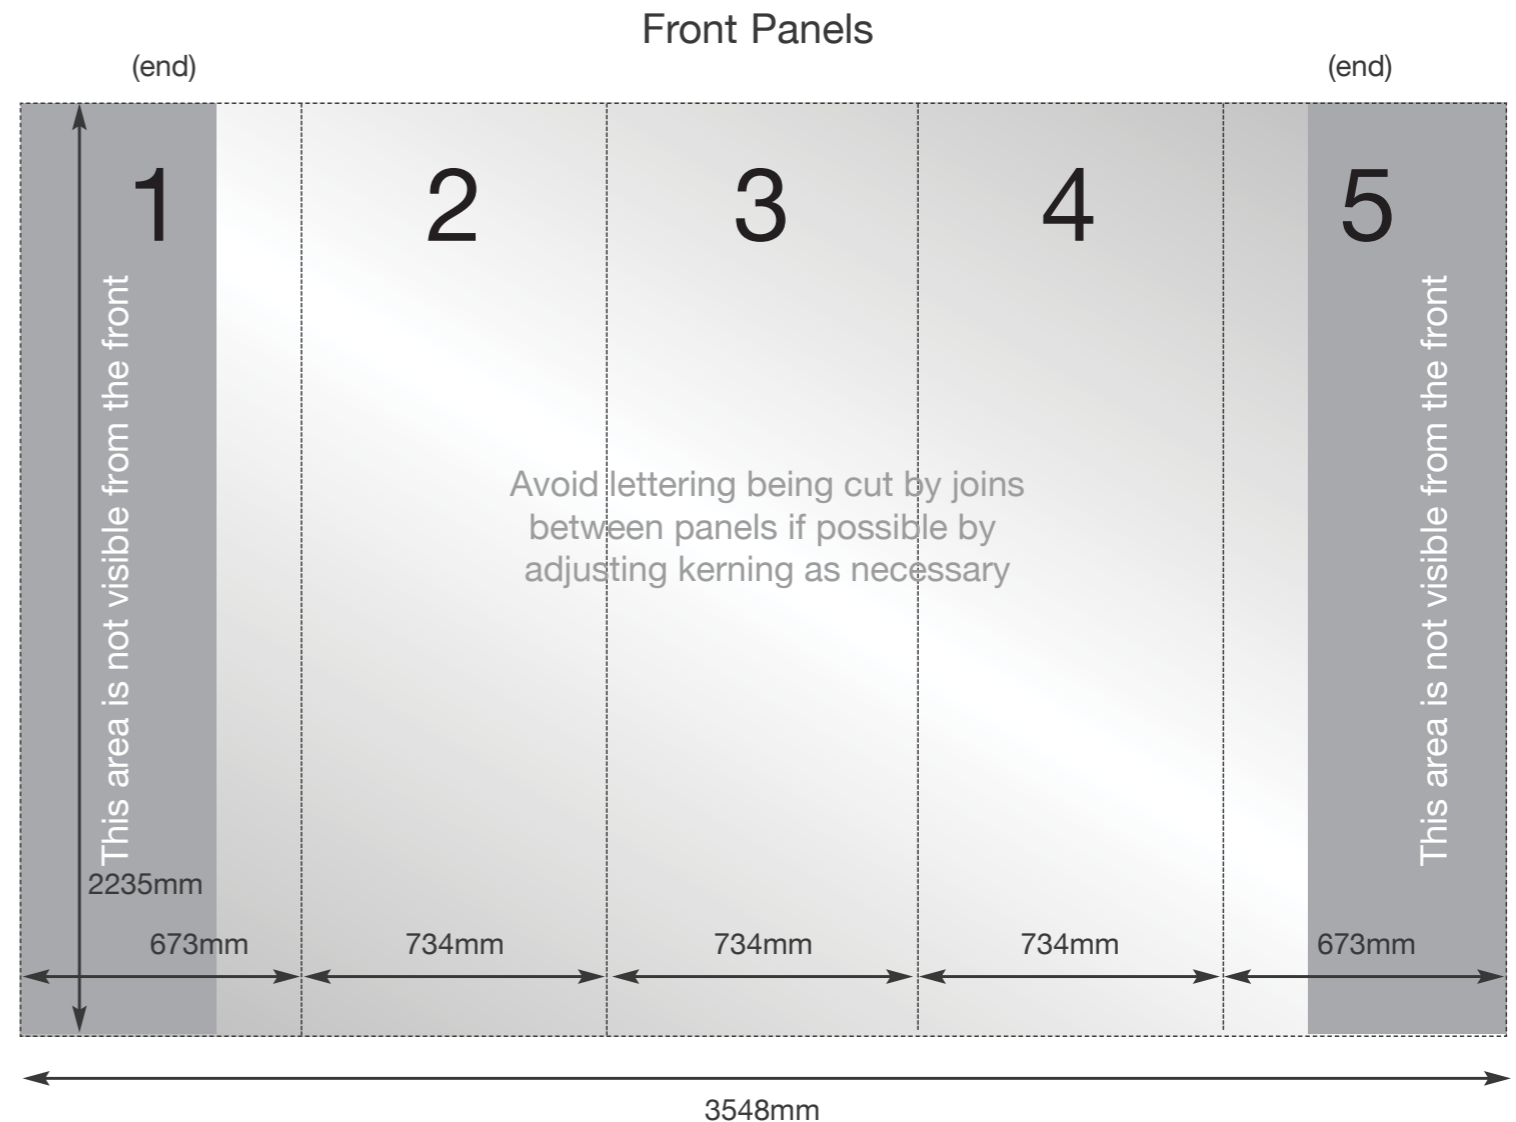

3x3 Straight Pop Up Graphic Specification

Other products available

Contact us on 01473 601234 www.bmsimaging.co.uk

- Overall graphic area
2235mm x 3548mm
N.B. as approximately **66%** of the (end) curve panel width may be concealed from view - position text and image accordingly

- Overall finished print size
2235mm x 3548mm
(5 panels)

*REAR GRAPHIC WIDTHS (IF REQUIRED):
The graphic panels' widths stay the same if printing graphics to the rear of the straight system.*

File formats accepted:
PhotoshopCS5, IllustratorCS5, InDesignCS5, Hi-Res PDF, Eps or tiffs.
Where possible, please **outline text**
Artwork to have no bleed or cropmarks.
Supply Artwork at 25% minimum