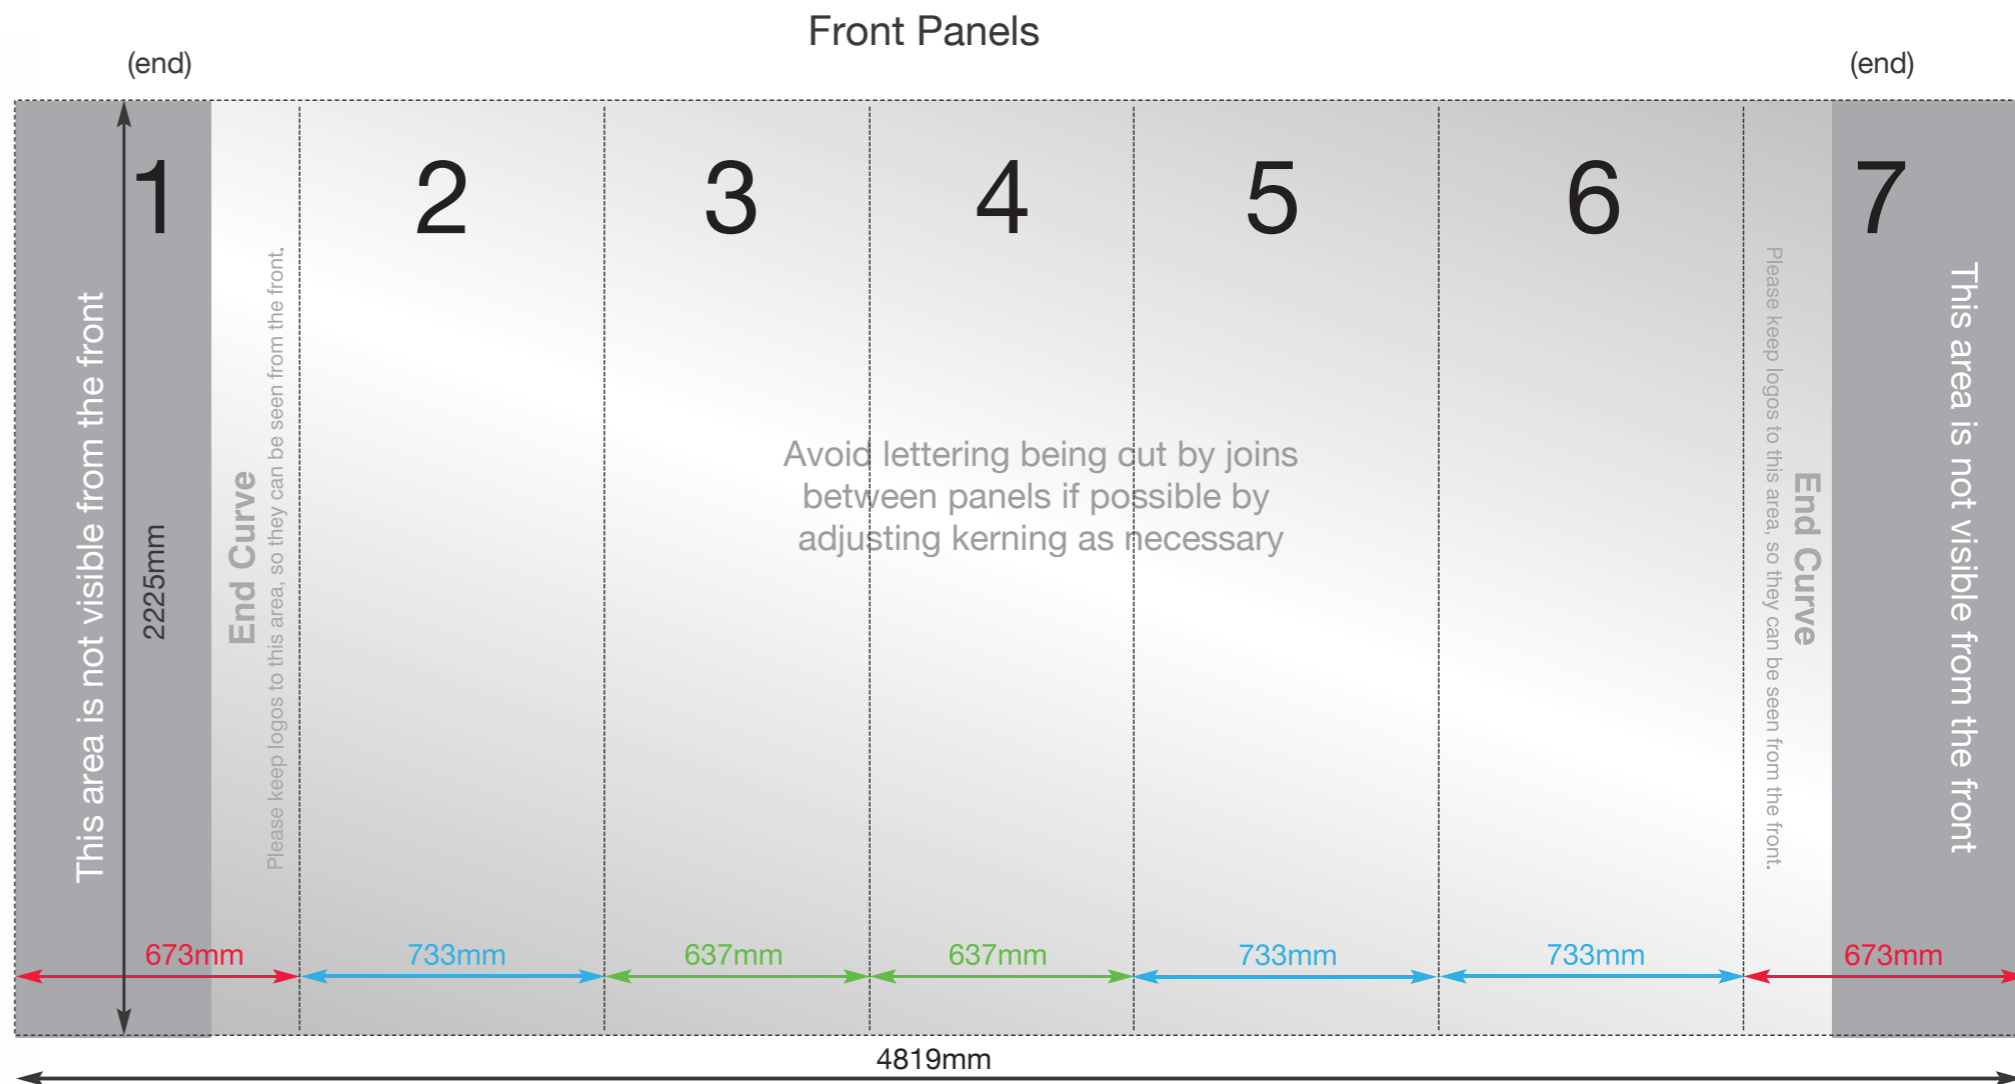

3x5 Right Handed L-Shaped Pop-up Graphic Specification

Other products available

Contact us on 01473 601234 www.bmsimaging.co.uk

- Overall graphic area
 2225mm x 4819mm
 N.B. as approximately **66%** of the (end) curve panel width may be concealed from view - position text and image accordingly
- Overall finished print size
 2225mm x 4819mm
 (7 panels)
 Curved Panels: 637 (w) mm
 Straight Panels: 733 (w) mm
 D-end Panels: 673 (w) mm