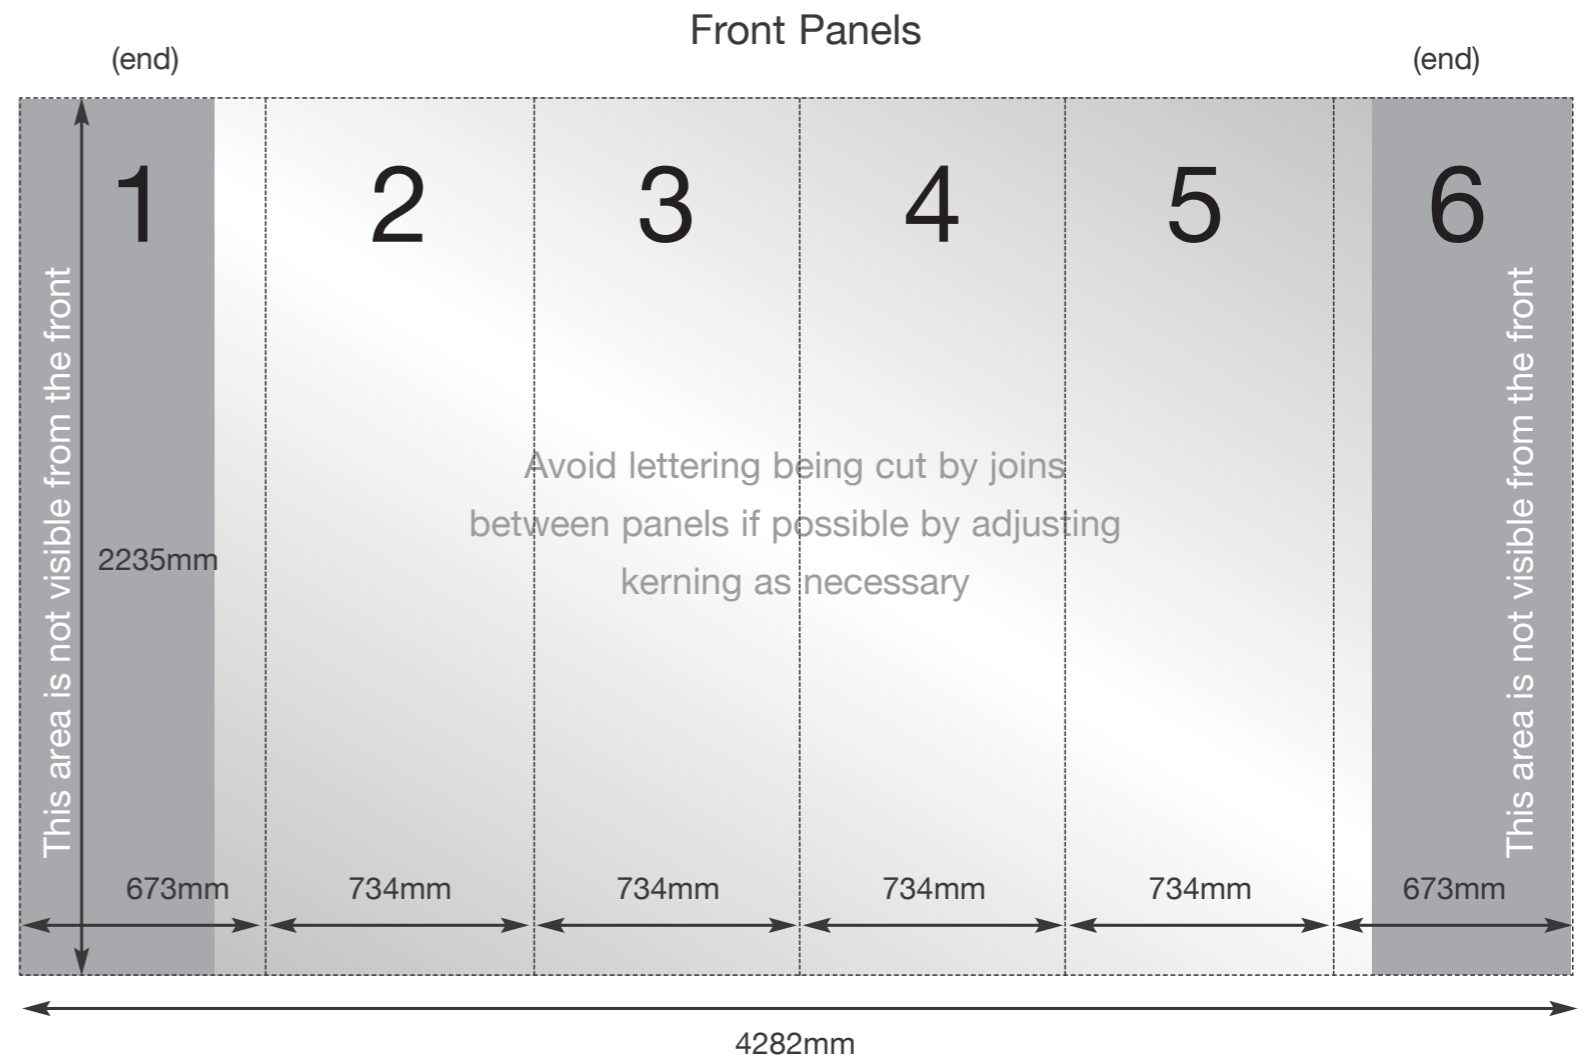

4x3 Straight Pop Up Graphic Specification

Other products available

Contact us on 01473 601234 www.bmsimaging.co.uk

- Overall graphic area
2235mm x 4282mm
N.B. as approximately **66%** of the (end) curve panel width may be concealed from view - position text and image accordingly

- Overall finished print size
2235mm x 4282mm
(6 panels)

REAR GRAPHIC WIDTHS (IF REQUIRED):
The graphic panels' widths stay the same if printing graphics to the rear of the straight system.

File formats accepted:
PhotoshopCS5, IllustratorCS5, InDesignCS5, Hi-Res PDF, Eps or tiffs.
Where possible, please **outline text**
Artwork to have no bleed or cropmarks.
Supply Artwork at 25% minimum