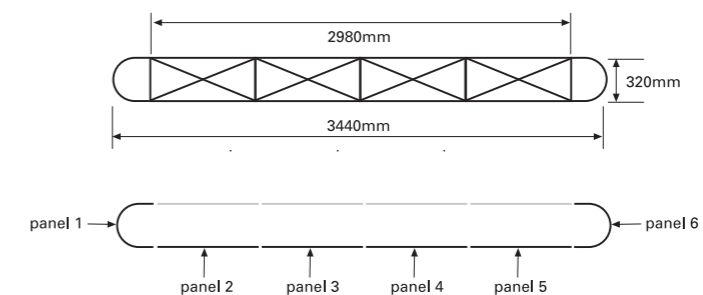

4x3 Straight Pop Up Graphic Specification

Other products available

Contact us on 01473 601234 www.bmsimaging.co.uk

- Overall graphic area
2235mm x 4282mm
N.B. as approximately **66%** of the (end) curve panel width may be concealed from view - position text and image accordingly

- Overall finished print size
2235mm x 4282mm
(6 panels)

REAR GRAPHIC WIDTHS (IF REQUIRED):
The graphic panels' widths stay the same if printing graphics to the rear of the straight system.

File formats accepted:
PhotoshopCS5, IllustratorCS5, InDesignCS5, Hi-Res PDF, Eps or tiffs.
Where possible, please **outline text**
Artwork to have no bleed or cropmarks.
Supply Artwork at 25% minimum