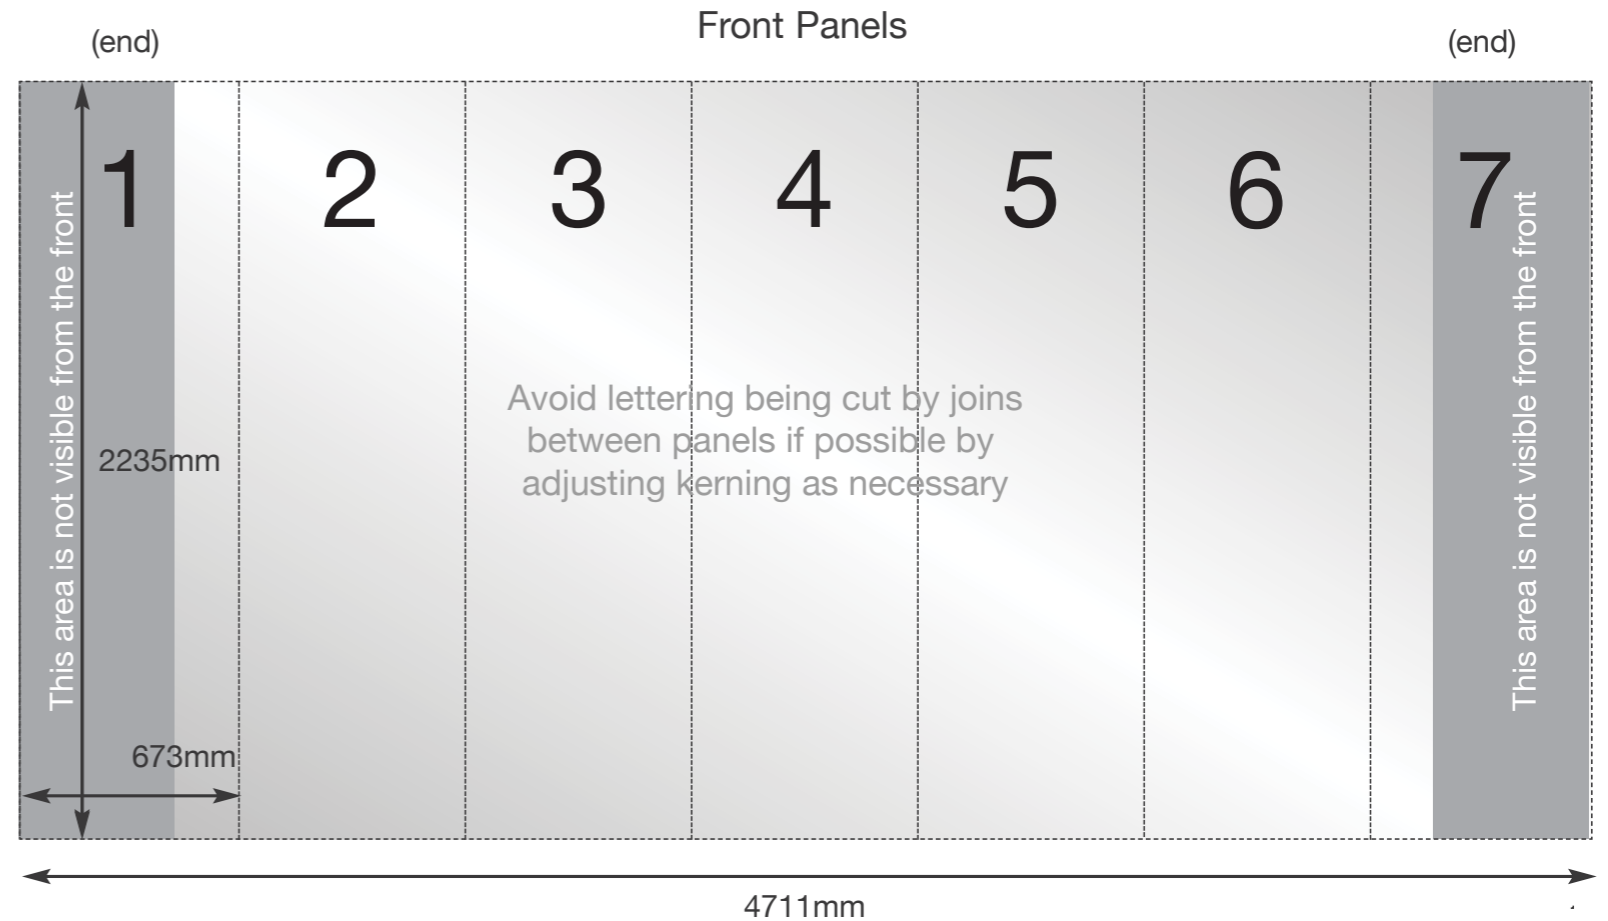

5x3 Curved Pop Up Graphic Specification

Other products available

Contact us on 01473 601234 www.bmsimaging.co.uk

- Overall graphic area
2235mm x 4711mm
N.B. as approximately **66%** of the (end) curve panel width may be concealed from view - position text and image accordingly
- Overall finished print size
2235mm x 4711mm
(7 panels 673mm width)

REAR GRAPHIC WIDTHS (IF REQUIRED):
The graphic panel changes to 812mm wide if printing graphics to the rear of the curved system. It is wider to account for the larger radius.

File formats accepted:
PhotoshopCS5, IllustratorCS5, InDesignCS5, Hi-Res PDF, Eps or tiffs.
Where possible, please **outline text**
Artwork to have no bleed or cropmarks.
Supply Artwork at 25% minimum