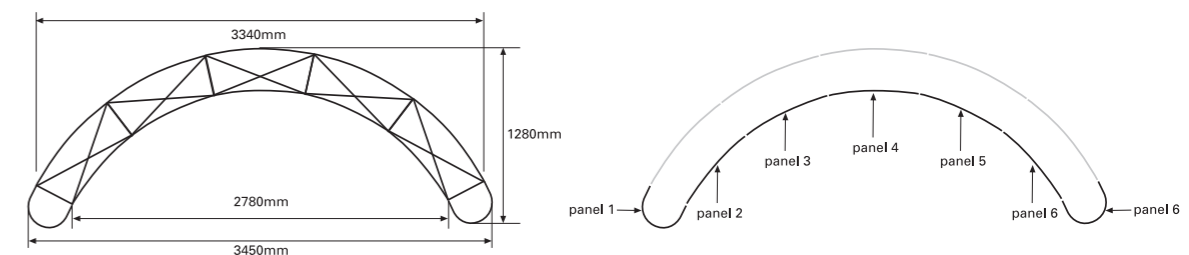

5x3 Curved Pop Up Graphic Specification

Other products available

Contact us on 01473 601234 www.bmsimaging.co.uk

- Overall graphic area
2235mm x 4711mm
N.B. as approximately **66%** of the (end) curve panel width may be concealed from view - position text and image accordingly
- Overall finished print size
2235mm x 4711mm
(7 panels 673mm width)

REAR GRAPHIC WIDTHS (IF REQUIRED):
The graphic panel changes to 812mm wide if printing graphics to the rear of the curved system. It is wider to account for the larger radius.

File formats accepted:
PhotoshopCS5, IllustratorCS5, InDesignCS5, Hi-Res PDF, Eps or tiffs.
Where possible, please **outline text**
Artwork to have no bleed or cropmarks.
Supply Artwork at 25% minimum